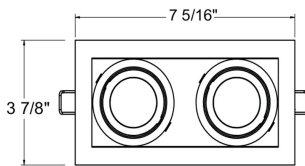

AMIGO, AMIGO 2-LIGHT TRIM DOWNLIGHT, 15W LED

PRODUCT DETAILS

No.	:	31765-30-028
Product Color	:	BLACK
Shade / Accent Colour	:	BLACK
Length	:	7.3125"
Width	:	3.875"
Height	:	4.125"
Weight	:	4lbs

LIGHT SOURCE DETAILS

Light Source Type	:	INTEGRATED LED
Input Voltage	:	120V/277VV
Bulb Voltage	:	120V
Socket Type	:	LED
Total Wattage	:	30W
Initial Lumens	:	2580lm
Kelvin	:	3000K
CRI	:	90
Dimmable	:	Yes

TECHNICAL DETAILS

Light Direction	:	Down
Adjustable Lamp Head	:	No
Location	:	DRY
Approval	:	
Title 24	:	Yes
Beam Angle	:	40
Cut Hole Length	:	6.813"
Cut Hole Width	:	3.375"

OPTIONS AVAILABLE

ITEM NO.	FINISH	SHADE
31765-30-015	WHITE	WHITE
31765-30-028	BLACK	BLACK

6 13/16"L x 3 3/8"W

PROJECT INFORMATION

 Job Name: Date: Type:

 Comments: