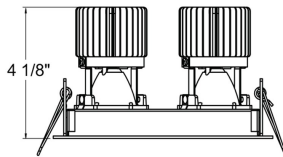

AMIGO, AMIGO 2-LIGHT TRIM DOWNLIGHT, 15W LED

PRODUCT DETAILS

No.	:	31765-30-028
Product Color	:	BLACK
Shade / Accent Colour	:	BLACK
Length	:	7.3125"
Width	:	3.875"
Height	:	4.125"
Weight	:	4lbs

LIGHT SOURCE DETAILS

Light Source Type	:	INTEGRATED LED
Input Voltage	:	120V/277VV
Bulb Voltage	:	120V
Socket Type	:	LED
Total Wattage	:	30W
Initial Lumens	:	2580lm
Kelvin	:	3000K
CRI	:	90
Dimmable	:	Yes

TECHNICAL DETAILS

Light Direction	:	Down
Adjustable Lamp Head	:	No
Location	:	DRY
Approval	:	
Title 24	:	Yes
Beam Angle	:	40
Cut Hole Length	:	6.813"
Cut Hole Width	:	3.375"

OPTIONS AVAILABLE

ITEM NO.	FINISH	SHADE
31765-30-015	WHITE	WHITE
31765-30-028	BLACK	BLACK

6 13/16"L x 3 3/8"W

PROJECT INFORMATION

 Job Name: Date: Type:

 Comments: