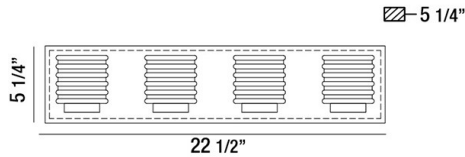

### PRODUCT DETAILS

No.	:	31791-014
Product Color	:	CHROME
Product Material	:	METAL
Shade / Accent Colour	:	CLEAR
Shade / Accent Material	:	ACRYLIC
Width	:	22.5"
Height	:	5.25"
Ext	:	5.25"
Weight	:	7lbs

### TECHNICAL DETAILS

Light Direction	:	Up
Canopy / Backplate Length	:	22.594"
Canopy / Backplate Height	:	0.75"
Canopy / Backplate Width	:	5.094"
Adjustable Lamp Head	:	No
Mounting	:	Up
Approval	:	