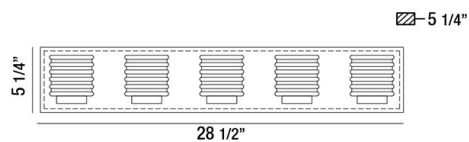

ANCONA, 29" VANITY LIGHT

PRODUCT DETAILS

No.	:	31792-011
Product Color	:	CHROME
Product Material	:	METAL
Shade / Accent Colour	:	CLEAR
Shade / Accent Material	:	ACRYLIC
Width	:	28.5"
Height	:	5.25"
Ext	:	5.25"
Weight	:	8.1lbs

LIGHT SOURCE DETAILS

Light Source Type	:	INTEGRATED LED
Input Voltage	:	120V
Bulb Voltage	:	120V
Total Wattage	:	50W
Initial Lumens	:	3350lm
Kelvin	:	3000K
CRI	:	80+
Dimmable	:	Yes

OPTIONS AVAILABLE

ITEM NO.	FINISH	SHADE
31792-011	CHROME	CLEAR

TECHNICAL DETAILS

Light Direction	:	Up
Canopy / Backplate Length	:	28.5"
Canopy / Backplate Height	:	0.75"
Canopy / Backplate Width	:	5"
Adjustable Lamp Head	:	No
Mounting	:	Up
Approval	:	

PROJECT INFORMATION