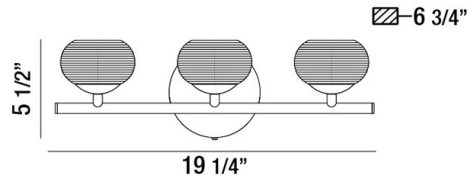

MARCHE, 19" VANITY LIGHT

PRODUCT DETAILS

No.	:	31794-015
Product Color	:	CHROME
Product Material	:	METAL
Shade / Accent Colour	:	FROSTED
Shade / Accent Material	:	ETCHED GLASS
Width	:	19.25"
Height	:	5.5"
Ext	:	6.75"
Weight	:	3.6lbs

LIGHT SOURCE DETAILS

Light Source Type	:	INTEGRATED LED
Input Voltage	:	120V
Bulb Voltage	:	120V
Total Wattage	:	18W
Initial Lumens	:	1680lm
Kelvin	:	3000K
CRI	:	80+
Dimmable	:	Yes

OPTIONS AVAILABLE

ITEM NO.	FINISH	SHADE
31794-015	CHROME	FROSTED

TECHNICAL DETAILS

Light Direction	:	Up
Canopy / Backplate Height	:	1.25"
Canopy / Backplate Dia.	:	4.75"
Adjustable Lamp Head	:	No
Mounting	:	Up
Approval	:	

PROJECT INFORMATION

 Job Name: Date: Category: