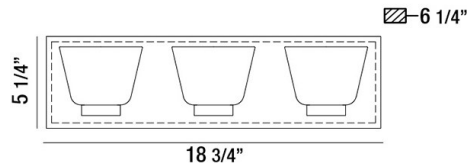

### PRODUCT DETAILS

No.	:	31801-010
Product Color	:	CHROME
Product Material	:	METAL
Shade / Accent Colour	:	FROSTED/CLEAR
Shade / Accent Material	:	GLASS
Width	:	18.75"
Height	:	5.25"
Ext	:	6.25"
Weight	:	7.5lbs

### TECHNICAL DETAILS

Light Direction	:	Up
Canopy / Backplate Length	:	18.688"
Canopy / Backplate Height	:	1.188"
Canopy / Backplate Width	:	5.094"
Adjustable Lamp Head	:	No
Mounting	:	Up
Approval	:	