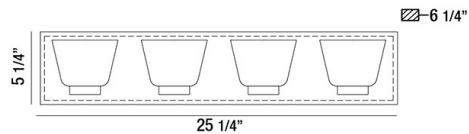

TRENT, 25" VANITY LIGHT

PRODUCT DETAILS

No.	:	31802-017
Product Color	:	CHROME
Product Material	:	METAL
Shade / Accent Colour	:	FROSTED/CLEAR
Shade / Accent Material	:	GLASS
Width	:	25.25"
Height	:	5.25"
Ext	:	6.25"
Weight	:	10.2lbs

LIGHT SOURCE DETAILS

Light Source Type	:	INTEGRATED LED
Input Voltage	:	120V
Bulb Voltage	:	120V
Total Wattage	:	28W
Initial Lumens	:	2220lm
Kelvin	:	3000K
CRI	:	80+
Dimmable	:	Yes

OPTIONS AVAILABLE

ITEM NO.	FINISH	SHADE
31802-017	CHROME	FROSTED/CLEAR

TECHNICAL DETAILS

Light Direction	:	Up
Canopy / Backplate Length	:	25.188"
Canopy / Backplate Height	:	1.188"
Canopy / Backplate Width	:	5.094"
Adjustable Lamp Head	:	No
Mounting	:	Up
Approval	:	

PROJECT INFORMATION