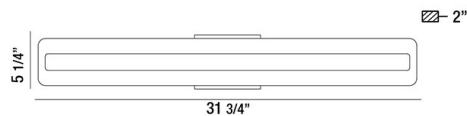

SAVONA, WALL MOUNT

PRODUCT DETAILS

No.	:	31812-016
Product Color	:	CHROME
Product Material	:	METAL
Shade / Accent Colour	:	WHITE
Shade / Accent Material	:	ACRYLIC
Width	:	31.75"
Height	:	5.25"
Ext	:	2"
Weight	:	5.2lbs

LIGHT SOURCE DETAILS

Light Source Type	:	INTEGRATED LED
Input Voltage	:	120V
Bulb Voltage	:	120V
Total Wattage	:	18W
Delivered Lumens	:	1600lm
Kelvin	:	3000K
CRI	:	80+
Dimmable	:	Yes

OPTIONS AVAILABLE

ITEM NO.	FINISH	SHADE
31812-016	CHROME	WHITE

TECHNICAL DETAILS

Light Direction	:	Up and Down
Canopy / Backplate Length	:	5.5"
Canopy / Backplate Height	:	1.375"
Canopy / Backplate Width	:	4.34"
Adjustable Lamp Head	:	No
Mounting	:	Up or Down
Location	:	DRY
Approval	:	