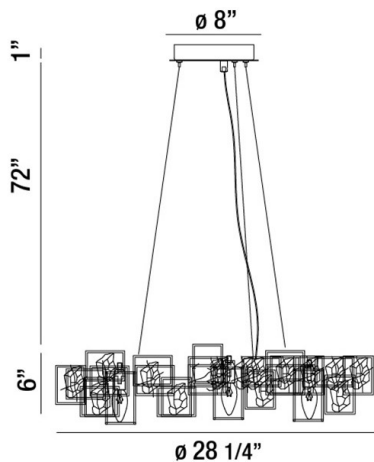

PATTON, 28" ROUND CHANDELIER

PRODUCT DETAILS

No.	:	31836-012
Product Color	:	BRONZE
Product Material	:	METAL
Shade / Accent Colour	:	BRONZE/STONE
Shade / Accent Material	:	METAL/STONE
Diameter	:	28.25"
Height	:	6"
Overall Height	:	79"
Weight	:	24.4lbs

LIGHT SOURCE DETAILS

Number of Bulbs	:	7
Light Source	:	Incandescent
Light Source Type	:	B10
Input Voltage	:	120V
Bulb Voltage	:	120V
Socket Type	:	E12
Wattage	:	60W
Total Wattage	:	420W
Bulb Included	:	No
Dimmable	:	Yes

OPTIONS AVAILABLE

ITEM NO.	FINISH	SHADE
31836-012	BRONZE	BRONZE/STONE

TECHNICAL DETAILS

Light Direction	:	Down
Hanging Support Type	:	AIRCRAFT CABLE
Hanging Support Length	:	72"
Canopy / Backplate Height	:	1"
Canopy / Backplate Dia.	:	8"
Adjustable Lamp Head	:	No
Approval	:	