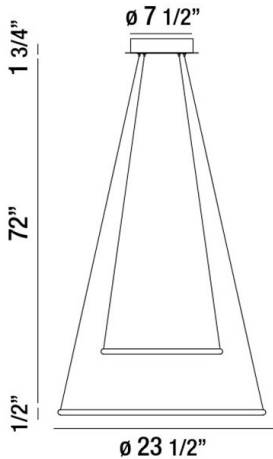

VALLEY, 24" ROUND PENDANT

PRODUCT DETAILS

No.	:	31856-010
Product Color	:	CHROME
Product Material	:	METAL
Shade / Accent Colour	:	OPAL WHITE
Shade / Accent Material	:	ACRYLIC
Diameter	:	23.5"
Height	:	0.5"
Overall Height	:	74.25"
Weight	:	3.1lbs

LIGHT SOURCE DETAILS

Number of Bulbs	:	1 / 1
Light Source	:	LED / LED
Light Source Type	:	INTEGRATED LED / INTEGRATED LED
Input Voltage	:	120 / 120V
Bulb Voltage	:	120 / 120V
Socket Type	:	/ LED
Wattage	:	22+15 / 37W
Total Wattage	:	37 / 37W
Delivered Lumens	:	1190 / 1190lm
Kelvin	:	3000 / 3000K
CRI	:	80+ / 80+
Bulb Included	:	Yes / Yes
Dimmable	:	Yes / Yes

OPTIONS AVAILABLE

ITEM NO.	FINISH	SHADE
31856-010	CHROME	OPAL WHITE

TECHNICAL DETAILS

Light Direction	:	Down
Hanging Support Type	:	AIRCRAFT CABLE
Hanging Support Length	:	72"
Canopy / Backplate Height	:	1.75"
Canopy / Backplate Dia.	:	7.5"
Adjustable Lamp Head	:	No
Location	:	DRY
Approval	:	