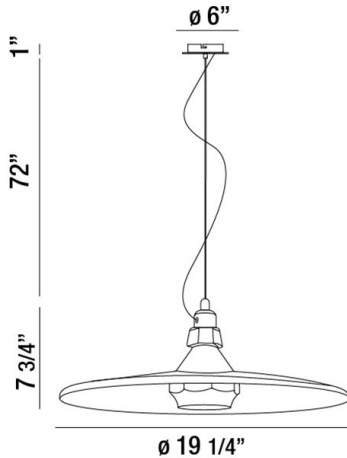

LEGEND, 19" ROUND PENDANT

PRODUCT DETAILS

No.	:	31867-023
Product Color	:	BLACK
Product Material	:	METAL
Shade / Accent Colour	:	GOLD
Shade / Accent Material	:	METAL
Diameter	:	19.25"
Height	:	7.75"
Overall Height	:	80.75"
Weight	:	4.4lbs

LIGHT SOURCE DETAILS

Number of Bulbs	:	1
Light Source	:	Incandescent
Light Source Type	:	A19
Input Voltage	:	120V
Bulb Voltage	:	120V
Socket Type	:	E26
Wattage	:	60W
Total Wattage	:	60W
Bulb Included	:	No
Dimmable	:	Yes

OPTIONS AVAILABLE

ITEM NO.	FINISH	SHADE
31867-016	CHROME	CHROME
31867-023	BLACK	GOLD

TECHNICAL DETAILS

Light Direction	:	Down
Hanging Support Type	:	WIRE
Hanging Support Length	:	72"
Canopy / Backplate Height	:	1"
Canopy / Backplate Dia.	:	6"
Adjustable Lamp Head	:	No
Location	:	DRY
Approval	:	