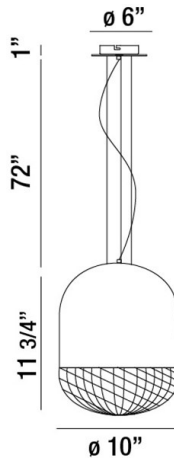

CORSON, 10" ROUND PENDANT

OPTIONS AVAILABLE

ITEM NO.	FINISH	SHADE
31868-013	BLACK	CLEAR
31868-020	WHITE	CLEAR
31868-037	ROSE GOLD	CLEAR

PRODUCT DETAILS

No.	:	31868-013
Product Color	:	BLACK
Product Material	:	METAL
Shade / Accent Colour	:	CLEAR
Shade / Accent Material	:	CAST WEAVE GLASS
Diameter	:	10"
Height	:	11.75"
Overall Height	:	84.75"
Weight	:	5.2lbs

TECHNICAL DETAILS

Light Direction	:	Down
Hanging Support Type	:	AIRCRAFT CABLE
Hanging Support Length	:	72"
Canopy / Backplate Height	:	1"
Canopy / Backplate Dia.	:	6"
Adjustable Lamp Head	:	No
Location	:	DRY
Approval	:	