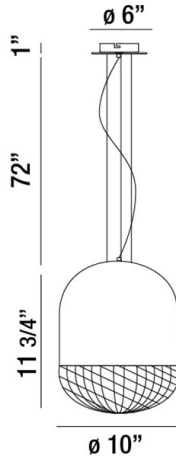

CORSON, 10" ROUND PENDANT

PRODUCT DETAILS

No.	:	31868-020
Product Color	:	WHITE
Product Material	:	METAL
Shade / Accent Colour	:	CLEAR
Shade / Accent Material	:	CAST WEAVE GLASS
Diameter	:	10"
Height	:	11.75"
Overall Height	:	84.75"
Weight	:	5.2lbs

OPTIONS AVAILABLE

ITEM NO.	FINISH	SHADE
31868-013	BLACK	CLEAR
31868-020	WHITE	CLEAR
31868-037	ROSE GOLD	CLEAR

TECHNICAL DETAILS

Light Direction	:	Down
Hanging Support Type	:	AIRCRAFT CABLE
Hanging Support Length	:	72"
Canopy / Backplate Height	:	1"
Canopy / Backplate Dia.	:	6"
Adjustable Lamp Head	:	No
Location	:	DRY
Approval	:	