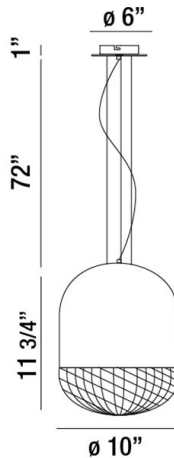

CORSON, 10" ROUND PENDANT

OPTIONS AVAILABLE

ITEM NO.	FINISH	SHADE
31868-013	BLACK	CLEAR
31868-020	WHITE	CLEAR
31868-037	ROSE GOLD	CLEAR

PRODUCT DETAILS

No.	:	31868-037
Product Color	:	ROSE GOLD
Product Material	:	METAL
Shade / Accent Colour	:	CLEAR
Shade / Accent Material	:	CAST WEAVE GLASS
Diameter	:	10"
Height	:	11.75"
Overall Height	:	84.75"
Weight	:	5.2lbs

TECHNICAL DETAILS

Light Direction	:	Down
Hanging Support Type	:	AIRCRAFT CABLE
Hanging Support Length	:	72"
Canopy / Backplate Height	:	1"
Canopy / Backplate Dia.	:	6"
Adjustable Lamp Head	:	No
Location	:	DRY
Approval	:	