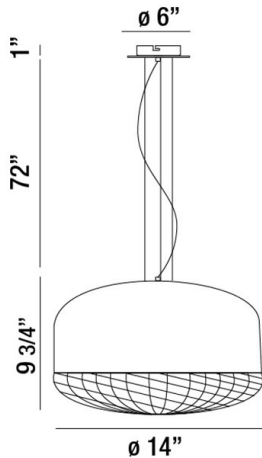

CORSON, 14" ROUND PENDANT

OPTIONS AVAILABLE

ITEM NO.	FINISH	SHADE
31869-010	BLACK	CLEAR
31869-027	WHITE	CLEAR
31869-034	ROSE GOLD	CLEAR

PRODUCT DETAILS

No.	:	31869-010
Product Color	:	BLACK
Product Material	:	METAL
Shade / Accent Colour	:	CLEAR
Shade / Accent Material	:	CAST WEAVE GLASS
Diameter	:	14"
Height	:	9.75"
Overall Height	:	82.75"
Weight	:	9.2lbs

TECHNICAL DETAILS

Light Direction	:	Down
Hanging Support Type	:	AIRCRAFT CABLE
Hanging Support Length	:	72"
Canopy / Backplate Height	:	1"
Canopy / Backplate Dia.	:	6"
Adjustable Lamp Head	:	No
Location	:	DRY
Approval	:	