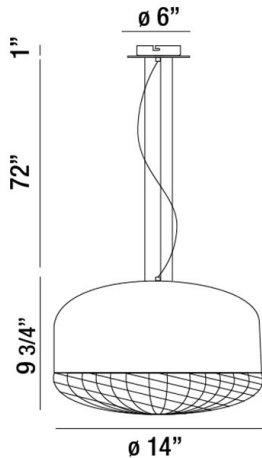

## CORSON, 14" ROUND PENDANT

### PRODUCT DETAILS

No.	:	31869-027
Product Color	:	WHITE
Product Material	:	METAL
Shade / Accent Colour	:	CLEAR
Shade / Accent Material	:	CAST WEAVE GLASS
Diameter	:	14"
Height	:	9.75"
Overall Height	:	82.75"
Weight	:	9.2lbs

### TECHNICAL DETAILS

Light Direction	:	Down
Hanging Support Type	:	AIRCRAFT CABLE
Hanging Support Length	:	72"
Canopy / Backplate Height	:	1"
Canopy / Backplate Dia.	:	6"
Adjustable Lamp Head	:	No
Location	:	DRY
Approval	:	