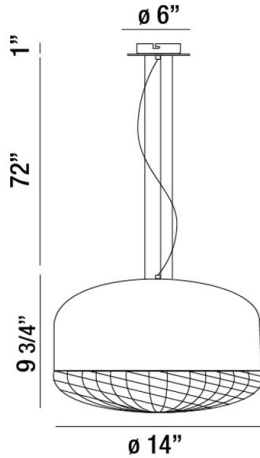

## CORSON, 14" ROUND PENDANT

### PRODUCT DETAILS

No.	:	31869-034
Product Color	:	ROSE GOLD
Product Material	:	METAL
Shade / Accent Colour	:	CLEAR
Shade / Accent Material	:	CAST WEAVE GLASS
Diameter	:	14"
Height	:	9.75"
Overall Height	:	82.75"
Weight	:	9.2lbs

### TECHNICAL DETAILS

Light Direction	:	Down
Hanging Support Type	:	AIRCRAFT CABLE
Hanging Support Length	:	72"
Canopy / Backplate Height	:	1"
Canopy / Backplate Dia.	:	6"
Adjustable Lamp Head	:	No
Location	:	DRY
Approval	:	