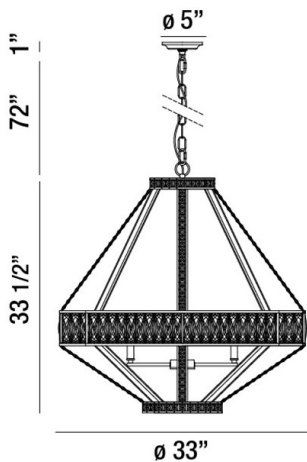

BELLEZZA, 33" ROUND CHANDELIER

PRODUCT DETAILS

No.	:	31884-016
Product Color	:	BRONZE
Product Material	:	METAL
Shade / Accent Colour	:	CLEAR
Shade / Accent Material	:	CRYSTAL
Diameter	:	33"
Height	:	33.5"
Overall Height	:	106.5"
Weight	:	37.4lbs

OPTIONS AVAILABLE

ITEM NO.	FINISH	SHADE
31884-016	BRONZE	CLEAR

TECHNICAL DETAILS

Hanging Support Type	:	CHAIN
Hanging Support Length	:	72"
Canopy / Backplate Height	:	1"
Canopy / Backplate Dia.	:	5"
Location	:	DRY
Approval	:	