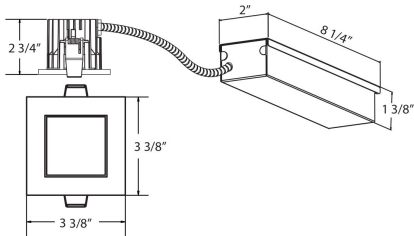

31903, 15W LED RECESS LIGHT

PRODUCT DETAILS

No.	:	31903-011
Product Color	:	WHITE
Shade / Accent Colour	:	FROSTED
Length	:	3.375"
Width	:	3.375"
Height	:	2.75"
Weight	:	1.5lbs

LIGHT SOURCE DETAILS

Light Source Type	:	INTEGRATED LED
Input Voltage	:	120V
Bulb Voltage	:	120V
Socket Type	:	LED
Total Wattage	:	15W
Initial Lumens	:	1290lm
Kelvin	:	3000K
CRI	:	80
Dimmable	:	Yes

OPTIONS AVAILABLE

ITEM NO.	FINISH	SHADE
31903-011	WHITE	FROSTED

3"L x 3"W

TECHNICAL DETAILS

IP Rating	:	44
Location	:	WET
Approval	:	
Title 24	:	Yes
Beam Angle	:	70
Cut Hole Length	:	3"
Cut Hole Width	:	3"