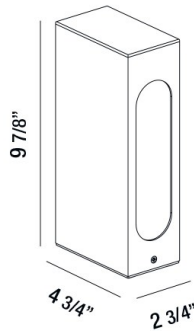

31913, BOLLARD, 1X7W, LED

PRODUCT DETAILS

No.	:	31913-027
Product Color	:	GRAPHITE GREY
Length	:	4.75"
Width	:	2.75"
Height	:	9.875"
Weight	:	1.7lbs

LIGHT SOURCE DETAILS

Light Source Type	:	INTEGRATED LED
Input Voltage	:	120V
Bulb Voltage	:	120V
Socket Type	:	LED
Total Wattage	:	7W
Delivered Lumens	:	187lm
Kelvin	:	3000K
CRI	:	80
Dimmable	:	No

OPTIONS AVAILABLE

ITEM NO.	FINISH	SHADE
31913-027	GRAPHITE GREY	

TECHNICAL DETAILS

Driver	:	Electronic driver 120V 50/60Hz
IP Rating	:	54
Location	:	WET
Approval	:	
Title 24	:	Yes

PROJECT INFORMATION

Job Name: Date: Type: