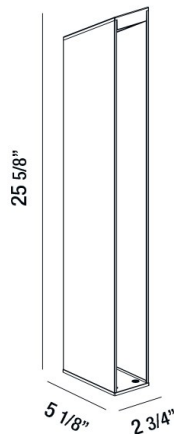

OPTIONS AVAILABLE

ITEM NO.	FINISH	SHADE
31915-021	GRAPHITE GREY