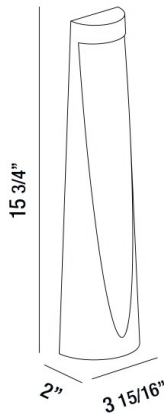

OPTIONS AVAILABLE

ITEM NO.	FINISH	SHADE
31916-028	GRAPHITE GREY