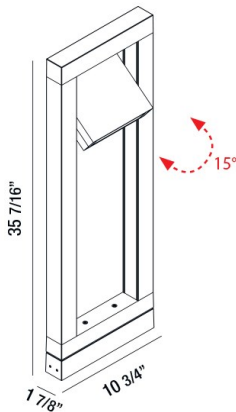

TECHNICAL DETAILS

Driver	:	Electronic driver 120V 50/60Hz
IP Rating	:	65
Location	:	WET
Approval	:	
Title 24	:	Yes

PROJECT INFORMATION

Job Name: Date: Category:

Comments: