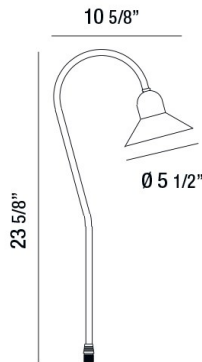

31931, PATH LIGHT,4W,LED,SOLID BRASS

PRODUCT DETAILS

No.	:	31931-014
Product Color	:	ANTIQUE BRONZE
Width	:	10.625"
Diameter	:	5.5"
Height	:	23.625"
Weight	:	1.8lbs

LIGHT SOURCE DETAILS

Light Source Type	:	INTEGRATED LED
Input Voltage	:	12V
Bulb Voltage	:	12V
Socket Type	:	LED
Total Wattage	:	4W
Total Lumen	:	150lm
Kelvin	:	2700K
CRI	:	80
Dimmable	:	No

OPTIONS AVAILABLE

ITEM NO.	FINISH	SHADE
31931-014	ANTIQUE BRONZE	

TECHNICAL DETAILS

IP Rating	:	65
Location	:	WET
Approval	:	
Title 24	:	Yes

PROJECT INFORMATION

Job Name: Date: Category:

Comments: