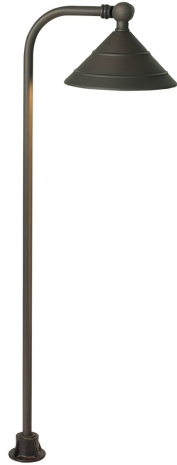

31932, PATH LIGHT,4W,LED,SOLID BRASS

PRODUCT DETAILS

No.	:	31932-011
Product Color	:	ANTIQUE BRONZE
Width	:	7.375"
Diameter	:	5.5"
Height	:	23"
Weight	:	1.6lbs

LIGHT SOURCE DETAILS

Light Source Type	:	INTEGRATED LED
Input Voltage	:	12V
Bulb Voltage	:	12V
Socket Type	:	LED
Total Wattage	:	4W
Total Lumen	:	150lm
Kelvin	:	2700K
CRI	:	80
Dimmable	:	No

OPTIONS AVAILABLE

ITEM NO.	FINISH	SHADE
31932-011	ANTIQUÉ BRONZE	

TECHNICAL DETAILS

IP Rating	:	65
Location	:	WET
Approval	:	
Title 24	:	Yes

PROJECT INFORMATION

Job Name: Date: Category:

Comments: