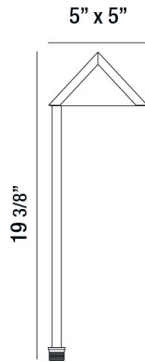

PROJECT INFORMATION

Job Name: Date: Category:

Comments: