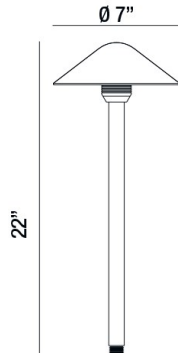

PROJECT INFORMATION

Job Name: Date: Category:

Comments: