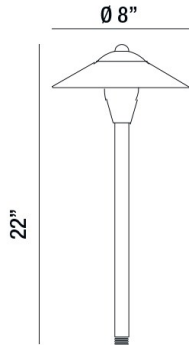

PROJECT INFORMATION

Job Name: Date: Category:

Comments: