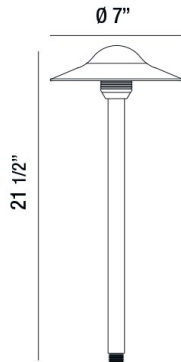

31936, PATH LIGHT,4W,LED,SOLID BRASS

PRODUCT DETAILS

No.	:	31936-019
Product Color	:	ANTIQUÉ BRONZE
Diameter	:	7"
Height	:	21.5"
Weight	:	1.9lbs

LIGHT SOURCE DETAILS

Light Source Type	:	INTEGRATED LED
Input Voltage	:	12V
Bulb Voltage	:	12V
Socket Type	:	LED
Total Wattage	:	4W
Total Lumen	:	150lm
Kelvin	:	2700K
CRI	:	80

TECHNICAL DETAILS

IP Rating	:	65
Approval	:	
Title 24	:	Yes

OPTIONS AVAILABLE

ITEM NO.	FINISH	SHADE
31936-019	ANTIQUÉ BRONZE	

PROJECT INFORMATION

Job Name: Date: Category:

Comments: