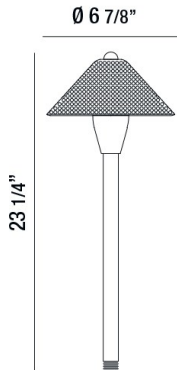

OPTIONS AVAILABLE

ITEM NO.	FINISH	SHADE
31937-016	ANTIQUE BRONZE