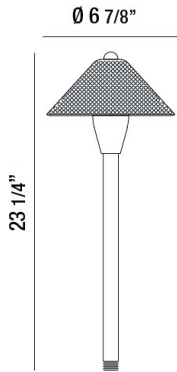

OPTIONS AVAILABLE

ITEM NO.	FINISH	SHADE
31937-016	ANTIQUE BRONZE