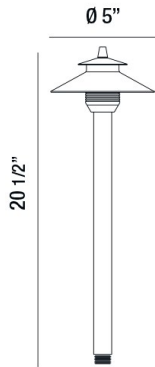

31940, PATH LIGHT,4W,LED,SOLID BRASS,ANTIQUE BRZ

PRODUCT DETAILS

No.	:	31940-016
Product Color	:	ANTIQUÉ BRONZE
Diameter	:	5"
Height	:	20.5"
Weight	:	2.8lbs

LIGHT SOURCE DETAILS

Light Source Type	:	INTEGRATED LED
Input Voltage	:	12V
Bulb Voltage	:	12V
Socket Type	:	LED
Total Wattage	:	4W
Total Lumen	:	150lm
Kelvin	:	2700K
CRI	:	80

TECHNICAL DETAILS

IP Rating	:	65
Location	:	WET
Approval	:	
Title 24	:	Yes

OPTIONS AVAILABLE

ITEM NO.	FINISH	SHADE
31940-016	ANTIQUÉ BRONZE	

PROJECT INFORMATION

Job Name: Date: Category:

Comments: