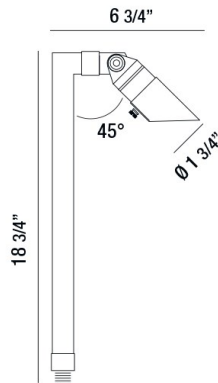

31941, PATH LIGHT, 1X3W, LED, SOLID BRASS

PRODUCT DETAILS

No.	:	31941-013
Product Color	:	ANTIQUE BRONZE
Width	:	6.75"
Diameter	:	1.75"
Height	:	18.75"
Weight	:	1.7lbs

LIGHT SOURCE DETAILS

Light Source Type	:	INTEGRATED LED
Input Voltage	:	12V
Bulb Voltage	:	12V
Socket Type	:	LED
Total Wattage	:	3W
Total Lumen	:	120lm
Kelvin	:	2700K
CRI	:	80
Dimmable	:	No

OPTIONS AVAILABLE

ITEM NO.	FINISH	SHADE
31941-013	ANTIQUE BRONZE	

TECHNICAL DETAILS

IP Rating	:	65
Location	:	WET
Approval	:	
Title 24	:	Yes
Beam Angle	:	40
Vertical Adjustment	:	45

PROJECT INFORMATION

Job Name: Date: Category: