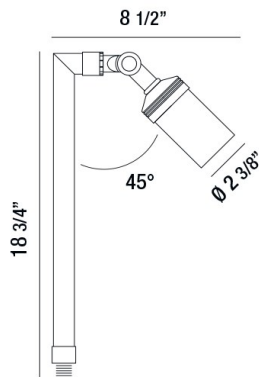

31942, PATH LIGHT,3X2W,LED,SOLID BRASS, ANTIQUE BRZ

PRODUCT DETAILS

No.	:	31942-010
Product Color	:	ANTIQUE BRONZE
Length	:	8.5"
Diameter	:	2.375"
Height	:	18.75"
Weight	:	2.1lbs

LIGHT SOURCE DETAILS

Light Source Type	:	INTEGRATED LED
Input Voltage	:	12V
Bulb Voltage	:	12V
Socket Type	:	LED
Total Wattage	:	6W
Total Lumen	:	300lm
Kelvin	:	2700K
CRI	:	80
Dimmable	:	No

OPTIONS AVAILABLE

ITEM NO.	FINISH	SHADE
31942-010	ANTIQUE BRONZE	

TECHNICAL DETAILS

IP Rating	:	65
Location	:	WET
Approval	:	
Title 24	:	Yes
Beam Angle	:	40
Vertical Adjustment	:	45

PROJECT INFORMATION

 Job Name: Date: Category: