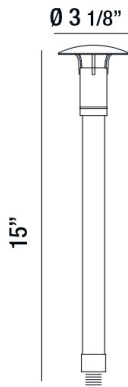

31943, PATH LIGHT,3W,LED,SOLID BRASS

PRODUCT DETAILS

No.	:	31943-017
Product Color	:	ANTIQUE BRONZE
Diameter	:	3.125"
Height	:	15"
Weight	:	1.4lbs

LIGHT SOURCE DETAILS

Light Source Type	:	INTEGRATED LED
Input Voltage	:	12V
Bulb Voltage	:	12V
Socket Type	:	LED
Total Wattage	:	3W
Total Lumen	:	120lm
Kelvin	:	2700K
CRI	:	80

OPTIONS AVAILABLE

ITEM NO.	FINISH	SHADE
31943-017	ANTIQUÉ BRONZE	

TECHNICAL DETAILS

IP Rating	:	65
Location	:	WET
Approval	:	
Title 24	:	Yes

PROJECT INFORMATION

 Job Name: Date: Category:

 Comments: