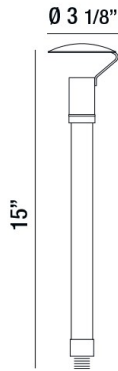

PROJECT INFORMATION

Job Name: Date: Category:

Comments: