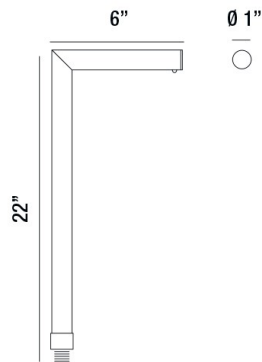

PROJECT INFORMATION

Job Name: Date: Category:

Comments: