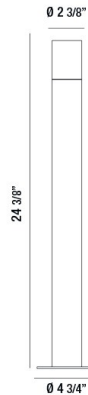

OPTIONS AVAILABLE

ITEM NO.	FINISH	SHADE
31948-012	ANTIQUÉ BRONZE