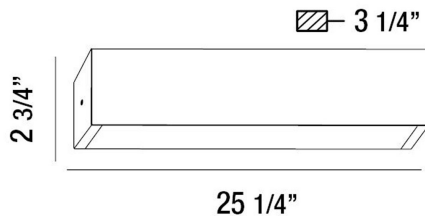

ANELLO, WALL MOUNT

PRODUCT DETAILS

No.	:	32122-015
Product Color	:	CHROME
Product Material	:	METAL
Shade / Accent Colour	:	FROSTED
Shade / Accent Material	:	GLASS
Width	:	25.25"
Height	:	2.75"
Ext	:	3.25"
Weight	:	6.6lbs

LIGHT SOURCE DETAILS

Light Source Type	:	INTEGRATED LED
Input Voltage	:	120V
Bulb Voltage	:	120V
Total Wattage	:	24W
Delivered Lumens	:	1000lm
Kelvin	:	3000K
CRI	:	80+
Dimmable	:	Yes

OPTIONS AVAILABLE

ITEM NO.	FINISH	SHADE
32122-015	CHROME	FROSTED

TECHNICAL DETAILS

Mounting	:	Up or Down
Location	:	DRY
Approval	:	

PROJECT INFORMATION

Job Name: Date: Category:

Comments: