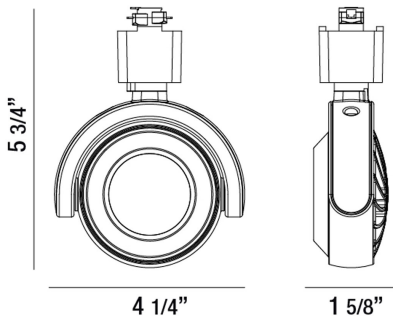

### PRODUCT DETAILS

No.	:	32360-35-01
Product Color	:	BLACK
Shade / Accent Colour	:	CLEAR
Length	:	4.25"
Width	:	1.625"
Height	:	5.75"
Weight	:	0.5lbs

### LIGHT SOURCE DETAILS

Light Source Type	:	INTEGRATED LED
Input Voltage	:	120V
Bulb Voltage	:	120V
Socket Type	:	LED
Total Wattage	:	20W
Initial Lumens	:	1400lm
Kelvin	:	3500K
CRI	:	80
Dimmable	:	Yes

### TECHNICAL DETAILS

IP Rating	:	20
Location	:	DRY
Approval	:	
Title 24	:	Yes
Beam Angle	:	24
Vertical Adjustment	:	90
Horizontal Adjustment	:	340