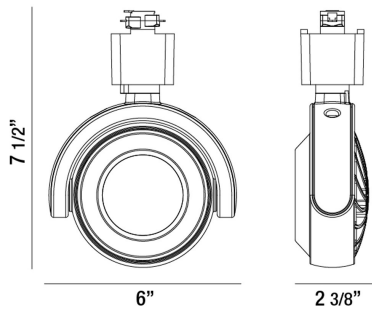

### PRODUCT DETAILS

No.	:	32361-35-01
Product Color	:	BLACK
Shade / Accent Colour	:	CLEAR
Length	:	6"
Width	:	2.375"
Height	:	7.5"
Weight	:	1.4lbs

### LIGHT SOURCE DETAILS

Light Source Type	:	INTEGRATED LED
Input Voltage	:	120V
Bulb Voltage	:	120V
Socket Type	:	LED
Total Wattage	:	30W
Initial Lumens	:	2100lm
Kelvin	:	3500K
CRI	:	80
Dimmable	:	Yes

### TECHNICAL DETAILS

IP Rating	:	20
Location	:	DRY
Approval	:	
Title 24	:	Yes
Beam Angle	:	24
Vertical Adjustment	:	90
Horizontal Adjustment	:	340