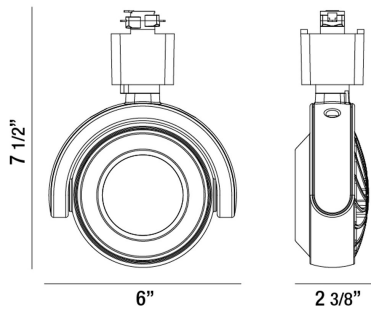

32362, 1-LIGHT 40W LED

PRODUCT DETAILS

No.	:	32362-35-01
Product Color	:	BLACK
Shade / Accent Colour	:	CLEAR
Length	:	6"
Width	:	2.375"
Height	:	7.5"
Weight	:	1.4lbs

LIGHT SOURCE DETAILS

Light Source Type	:	INTEGRATED LED
Input Voltage	:	120V
Bulb Voltage	:	120V
Socket Type	:	LED
Total Wattage	:	40W
Initial Lumens	:	2800lm
Kelvin	:	3500K
CRI	:	80
Dimmable	:	Yes

OPTIONS AVAILABLE

ITEM NO.	FINISH	SHADE
32362-35-01	BLACK	CLEAR
32362-35-02	WHITE	CLEAR

TECHNICAL DETAILS

IP Rating	:	20
Location	:	DRY
Approval	:	
Title 24	:	Yes
Beam Angle	:	24
Vertical Adjustment	:	90