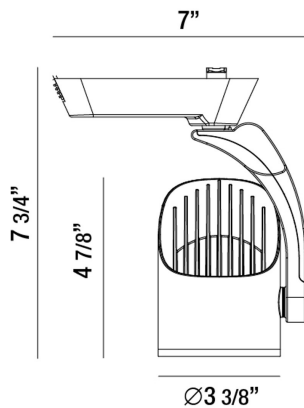

32364, 1-LIGHT 30W LED

PRODUCT DETAILS

No.	:	32364-35-01
Product Color	:	BLACK
Shade / Accent Colour	:	CLEAR
Length	:	7"
Width	:	3.375"
Height	:	7.75"
Weight	:	1lbs

LIGHT SOURCE DETAILS

Light Source Type	:	INTEGRATED LED
Input Voltage	:	120V
Bulb Voltage	:	120V
Socket Type	:	LED
Total Wattage	:	30W
Initial Lumens	:	2100lm
Kelvin	:	3500K
CRI	:	90
Dimmable	:	Yes

OPTIONS AVAILABLE

ITEM NO.	FINISH	SHADE
32364-35-01	BLACK	CLEAR
32364-35-02	WHITE	CLEAR

TECHNICAL DETAILS

IP Rating	:	20
Location	:	DRY
Approval	:	
Title 24	:	Yes
Beam Angle	:	24
Vertical Adjustment	:	90
Horizontal Adjustment	:	340