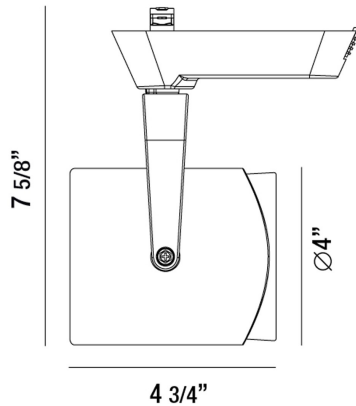

32367, 1-LIGHT 40W LED

PRODUCT DETAILS

No.	:	32367-35-01
Product Color	:	BLACK
Shade / Accent Colour	:	CLEAR
Length	:	7"
Width	:	4"
Height	:	7.625"
Weight	:	3.1lbs

LIGHT SOURCE DETAILS

Light Source Type	:	INTEGRATED LED
Input Voltage	:	120V
Bulb Voltage	:	120V
Socket Type	:	LED
Total Wattage	:	40W
Initial Lumens	:	2800lm
Kelvin	:	3500K
CRI	:	80
Dimmable	:	Yes

OPTIONS AVAILABLE

ITEM NO.	FINISH	SHADE
32367-35-01	BLACK	CLEAR
32367-35-02	WHITE	CLEAR

TECHNICAL DETAILS

IP Rating	:	20
Location	:	DRY
Approval	:	
Title 24	:	Yes
Beam Angle	:	24 TO 60
Vertical Adjustment	:	90
Horizontal Adjustment	:	340