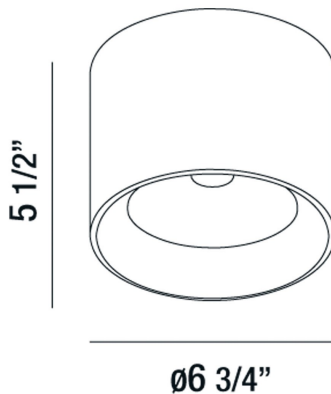

PROJECT INFORMATION

Job Name: Date: Type:

Comments: