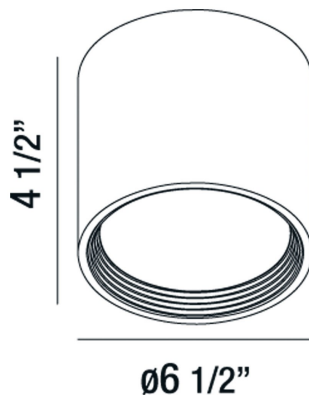

PROJECT INFORMATION

Job Name: Date: Category:

Comments: