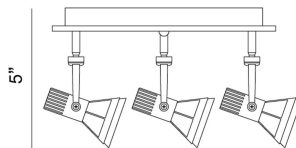

VORTEX, 3-LIGHT 18W LED

PRODUCT DETAILS

No.	:	32753-011
Product Color	:	SATIN NICKEL
Shade / Accent Colour	:	FROST
Diameter	:	11"
Height	:	5"
Weight	:	3.2lbs

LIGHT SOURCE DETAILS

Light Source Type	:	INTEGRATED LED
Input Voltage	:	120V
Bulb Voltage	:	120V
Socket Type	:	LED
Total Wattage	:	18W
Initial Lumens	:	1500lm
Kelvin	:	3000K
CRI	:	80
Dimmable	:	Yes

OPTIONS AVAILABLE

ITEM NO.	FINISH	SHADE
32753-011	SATIN NICKEL	FROST

TECHNICAL DETAILS

IP Rating	:	20
Location	:	DRY
Approval	:	
Title 24	:	Yes
Beam Angle	:	60
Vertical Adjustment	:	90
Horizontal Adjustment	:	350