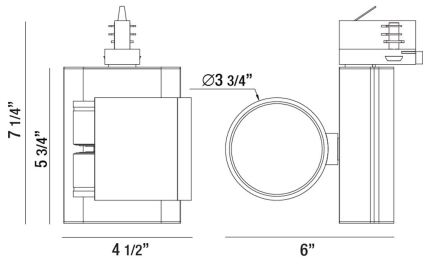

### PRODUCT DETAILS

No.	:	32986-35-01
Product Color	:	BLACK
Length	:	6"
Width	:	4.5"
Height	:	7.25"
Weight	:	2.2lbs

### LIGHT SOURCE DETAILS

Light Source Type	:	INTEGRATED LED
Input Voltage	:	120V
Bulb Voltage	:	120V
Socket Type	:	LED
Total Wattage	:	30W
Initial Lumens	:	2500lm
Kelvin	:	3500K
CRI	:	80
Dimmable	:	Yes

### TECHNICAL DETAILS

IP Rating	:	20
Location	:	DRY
Approval	:	
Title 24	:	Yes
Beam Angle	:	38
Vertical Adjustment	:	90
Horizontal Adjustment	:	270