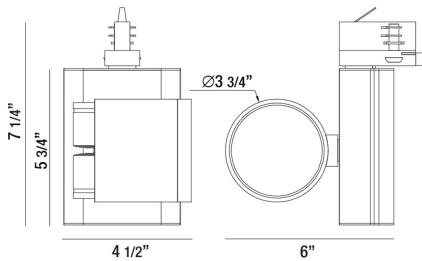

### PRODUCT DETAILS

No.	:	32986-35-02
Product Color	:	WHITE
Length	:	6"
Width	:	4.5"
Height	:	7.25"
Weight	:	2.2lbs

### LIGHT SOURCE DETAILS

Light Source Type	:	INTEGRATED LED
Input Voltage	:	120V
Bulb Voltage	:	120V
Socket Type	:	LED
Total Wattage	:	30W
Initial Lumens	:	2500lm
Kelvin	:	3500K
CRI	:	80
Dimmable	:	Yes

### TECHNICAL DETAILS

IP Rating	:	20
Location	:	DRY
Approval	:	
Title 24	:	Yes
Beam Angle	:	38
Vertical Adjustment	:	90
Horizontal Adjustment	:	270