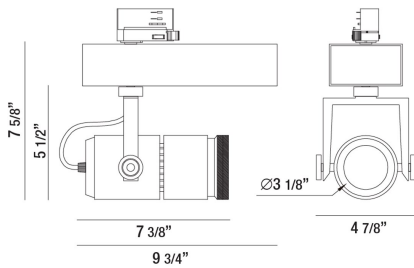

32988, 1-LIGHT 35W LED

PRODUCT DETAILS

No.	:	32988-35-01
Product Color	:	BLACK
Length	:	9.75"
Width	:	4.875"
Height	:	7.625"
Weight	:	4.4lbs

LIGHT SOURCE DETAILS

Light Source Type	:	INTEGRATED LED
Input Voltage	:	120V
Bulb Voltage	:	120V
Socket Type	:	LED
Total Wattage	:	35W
Initial Lumens	:	2950lm
Kelvin	:	3500K
CRI	:	80
Dimmable	:	Yes

OPTIONS AVAILABLE

ITEM NO.	FINISH	SHADE
32988-35-01	BLACK	
32988-35-02	WHITE	

TECHNICAL DETAILS

IP Rating	:	20
Location	:	DRY
Approval	:	
Title 24	:	Yes
Beam Angle	:	10-70
Vertical Adjustment	:	90
Horizontal Adjustment	:	270