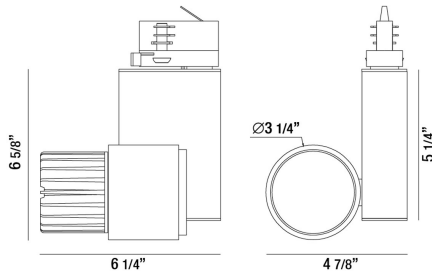

GALLERY, 1-LIGHT LED TRACK, 20W

PRODUCT DETAILS

No.	:	32990-35-01
Product Color	:	BLACK
Length	:	6.25"
Width	:	4.875"
Height	:	6.625"
Weight	:	1.9lbs

LIGHT SOURCE DETAILS

Light Source Type	:	INTEGRATED LED
Input Voltage	:	120V
Bulb Voltage	:	120V
Socket Type	:	LED
Total Wattage	:	20W
Initial Lumens	:	1700lm
Kelvin	:	3500K
CRI	:	80
Dimmable	:	Yes

OPTIONS AVAILABLE

ITEM NO.	FINISH	SHADE
32990-35-01	BLACK	
32990-35-02	WHITE	

TECHNICAL DETAILS

IP Rating	:	20
Location	:	DRY
Approval	:	
Title 24	:	Yes
Beam Angle	:	35
Vertical Adjustment	:	90
Horizontal Adjustment	:	270