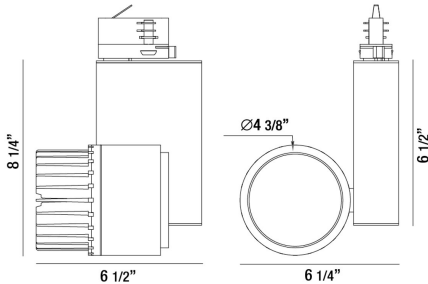

GALLERY, 1-LIGHT LED TRACK 30W

PRODUCT DETAILS

No.	:	32991-35-01
Product Color	:	BLACK
Length	:	6.5"
Width	:	6.25"
Height	:	8.25"
Weight	:	2.9lbs

LIGHT SOURCE DETAILS

Light Source Type	:	INTEGRATED LED
Input Voltage	:	120V
Bulb Voltage	:	120V
Socket Type	:	LED
Total Wattage	:	30W
Initial Lumens	:	2550lm
Kelvin	:	3500K
CRI	:	80
Dimmable	:	Yes

OPTIONS AVAILABLE

ITEM NO.	FINISH	SHADE
32991-35-01	BLACK	
32991-35-02	WHITE	

TECHNICAL DETAILS

IP Rating	:	20
Location	:	DRY
Approval	:	
Title 24	:	Yes
Beam Angle	:	35
Vertical Adjustment	:	90
Horizontal Adjustment	:	270